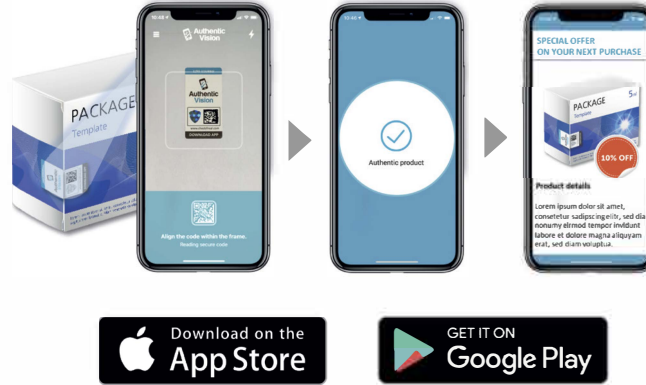

Authentic
Vision

THE MOST INNOVATIVE BRAND PROTECTION AND CONSUMER ENGAGEMENT SOLUTION

PROTECT ENGAGE INSPIRE

SECURE TAGGING

Holographic Fingerprint™ Technology

Patented Holographic Fingerprint

Secure your products with our Holographic Fingerprint™ tag, so unique even we can't replicate it. Use any smartphone to authenticate products in seconds without dedicated training or hardware.

Tamper Evident

Our technology enables automated verification. Any tampering attempt will be automatically detected by the smartphone.

Visibility

Our tag is clearly visible and encourages customers to verify the authenticity of any product.

Easy to Integrate

Our tag is small and customizable. We are able to integrate it into existing packaging, labels and closures or even directly apply it to products.

SIMPLE SCAN

Authenticate & Engage

Instant Authentication

Scan Data

- Real-time Market Intelligence
- Real-time Channel Control

Marketing

- Push Campaigns
- Dynamic Content

Location Services – Track your Products

Monitor every single product via our web platform. This enables you to trace them around the globe.