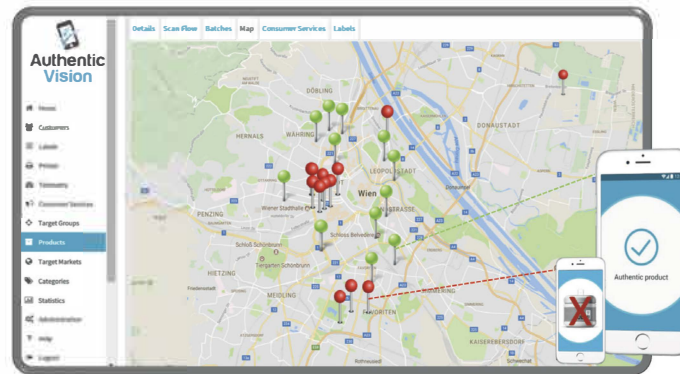

SPOT THE AUTHENTIC

Take a look at the labels below – can you spot the difference? Although they seem identical, one of them is fake and the other one authentic. Become an authentication expert with the CheckifReal app and scan both labels – you'll get clear results within seconds!

Our tag is so unique, even we can't replicate it:

GENUINE

FAKE

ABOUT AUTHENTIC VISION

“We make the world a safer place with a simple scan. Our Holographic Fingerprint™ makes products smarter and copy proof. We protect brands and revenues whilst connecting brands with their user base.”

Forgery prevention by accurate location information

Authentic
Vision

Authentic Vision GmbH

Ludwig-Bieringer Platz 1 | 5071 Salzburg | Austria

+43 720 98 44 60 | info@authenticvision.com

www.authenticvision.com

Authentic
Vision

THE MOST INNOVATIVE BRAND PROTECTION AND CONSUMER ENGAGEMENT SOLUTION

PROTECT ENGAGE INSPIRE